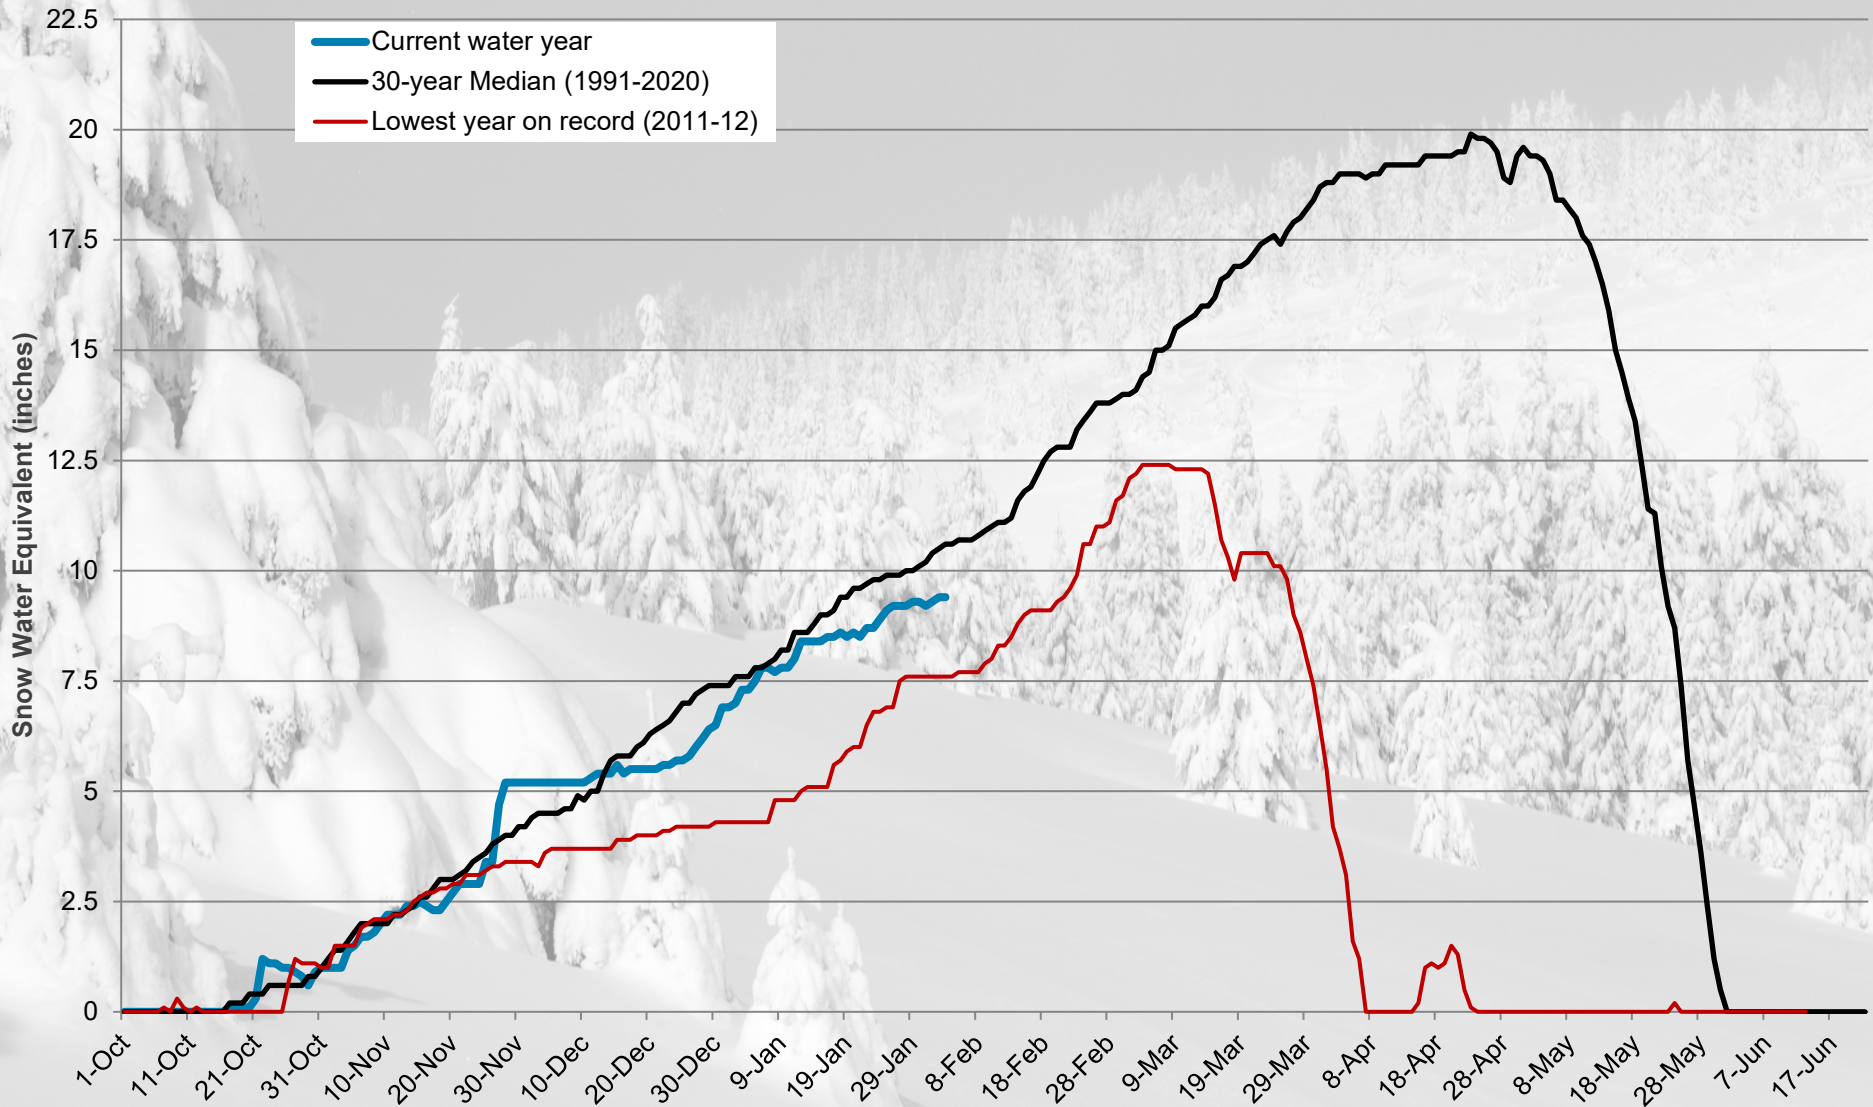

USDA SNOTEL Site: Vail Mountain - 10,310 ft.

02/03/2025 snow water equivalent: 9.4 in., 89% of normal

EAGLE RIVER
WATER & SANITATION
DISTRICT

*Snow Water Equivalent is a measure of the water content in snow. erwsd.org

USDA SNOTEL Site: Copper Mountain - 10,523 ft.

02/03/2025 snow water equivalent: 10.4 in., 121% of normal

EAGLE RIVER
WATER & SANITATION
DISTRICT

*Snow Water Equivalent is a measure of the water content in snow.

USDA SNOTEL Site: Fremont Pass - 11,326 ft.

02/03/2025 snow water equivalent: 10.7 in., 109% of normal

EAGLE RIVER
WATER & SANITATION
DISTRICT

*Snow Water Equivalent is a measure of the water content in snow. erwsd.org