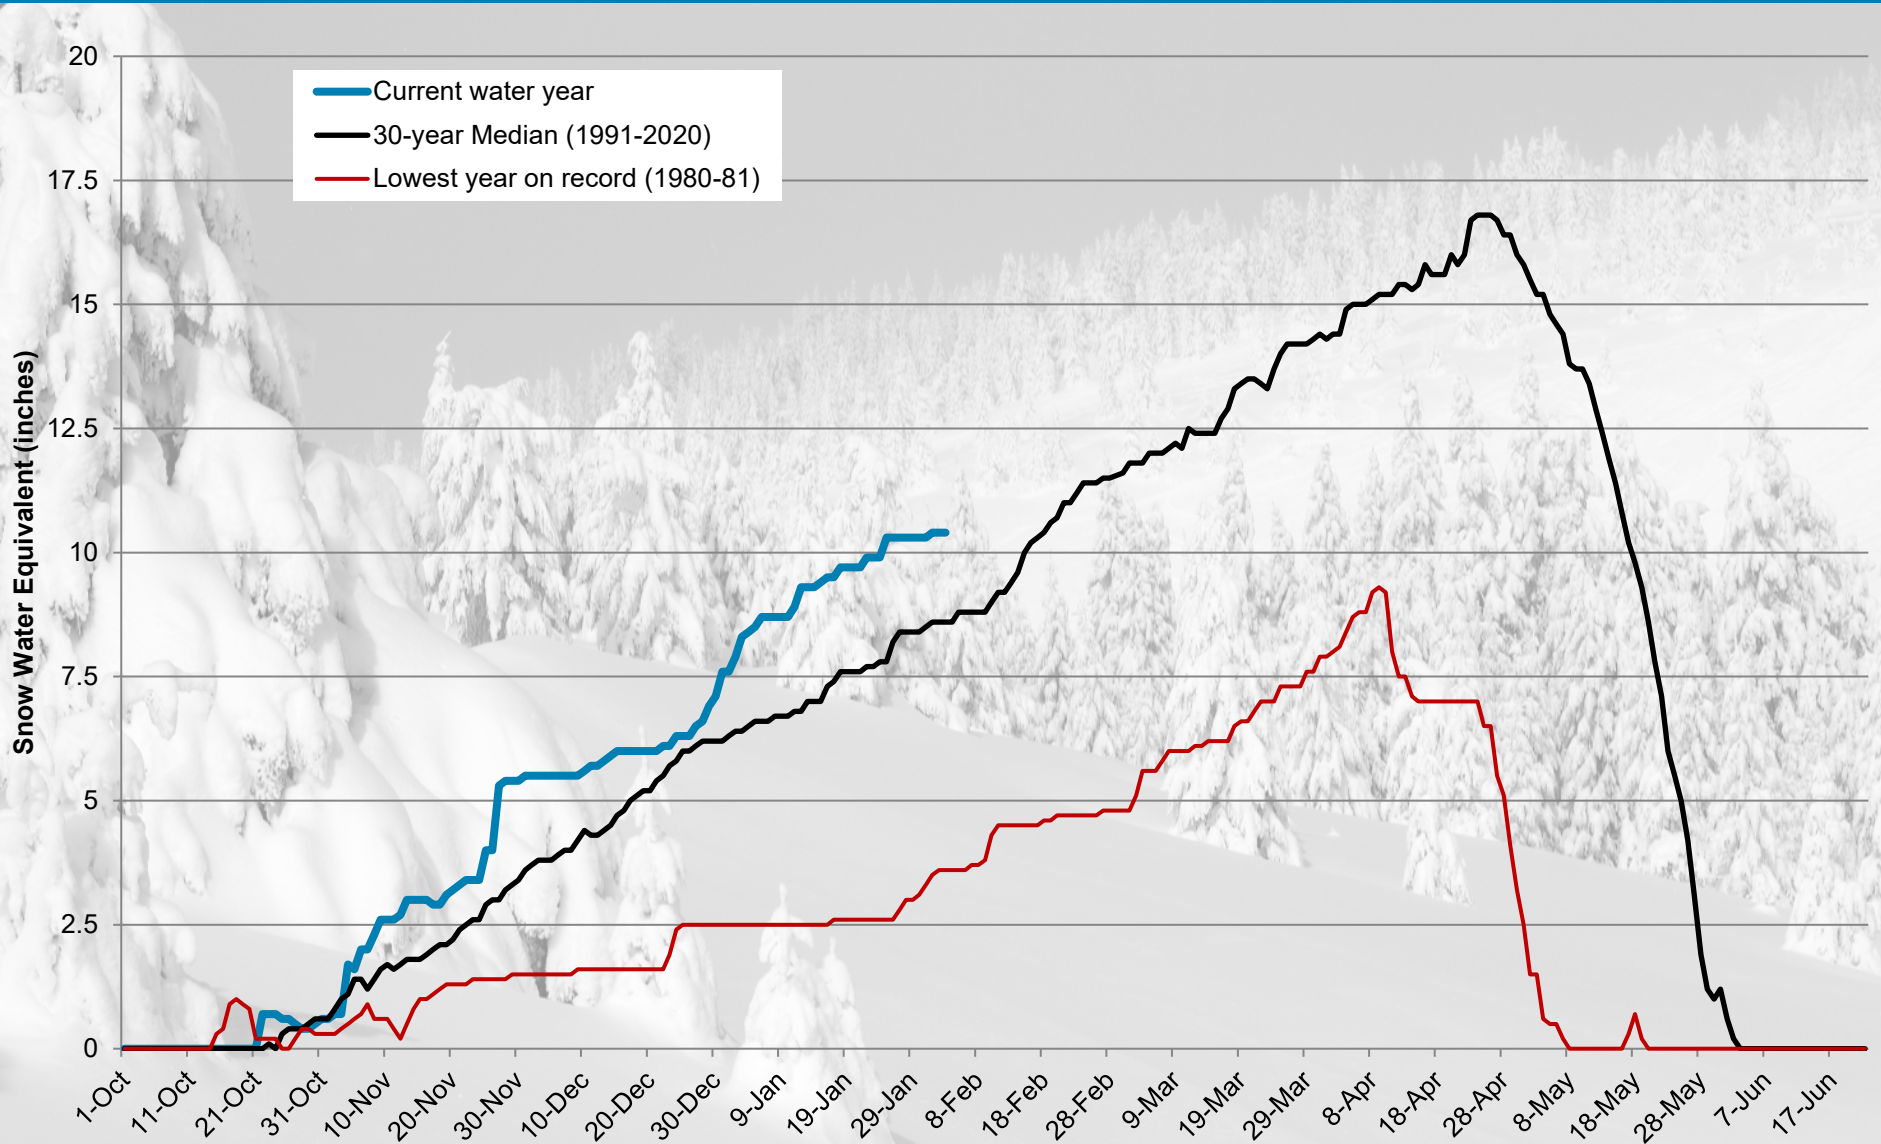

USDA SNOTEL Site: Vail Mountain - 10,310 ft.

02/03/2025 snow water equivalent: 9.4 in., 89% of normal

EAGLE RIVER
WATER & SANITATION
DISTRICT

*Snow Water Equivalent is a measure of the water content in snow. erwsd.org

USDA SNOTEL Site: Copper Mountain - 10,523 ft.

02/03/2025 snow water equivalent: 10.4 in., 121% of normal

EAGLE RIVER
WATER & SANITATION
DISTRICT

*Snow Water Equivalent is a measure of the water content in snow.

USDA SNOTEL Site: Fremont Pass - 11,326 ft.

02/03/2025 snow water equivalent: 10.7 in., 109% of normal

EAGLE RIVER
WATER & SANITATION
DISTRICT

*Snow Water Equivalent is a measure of the water content in snow. erwsd.org