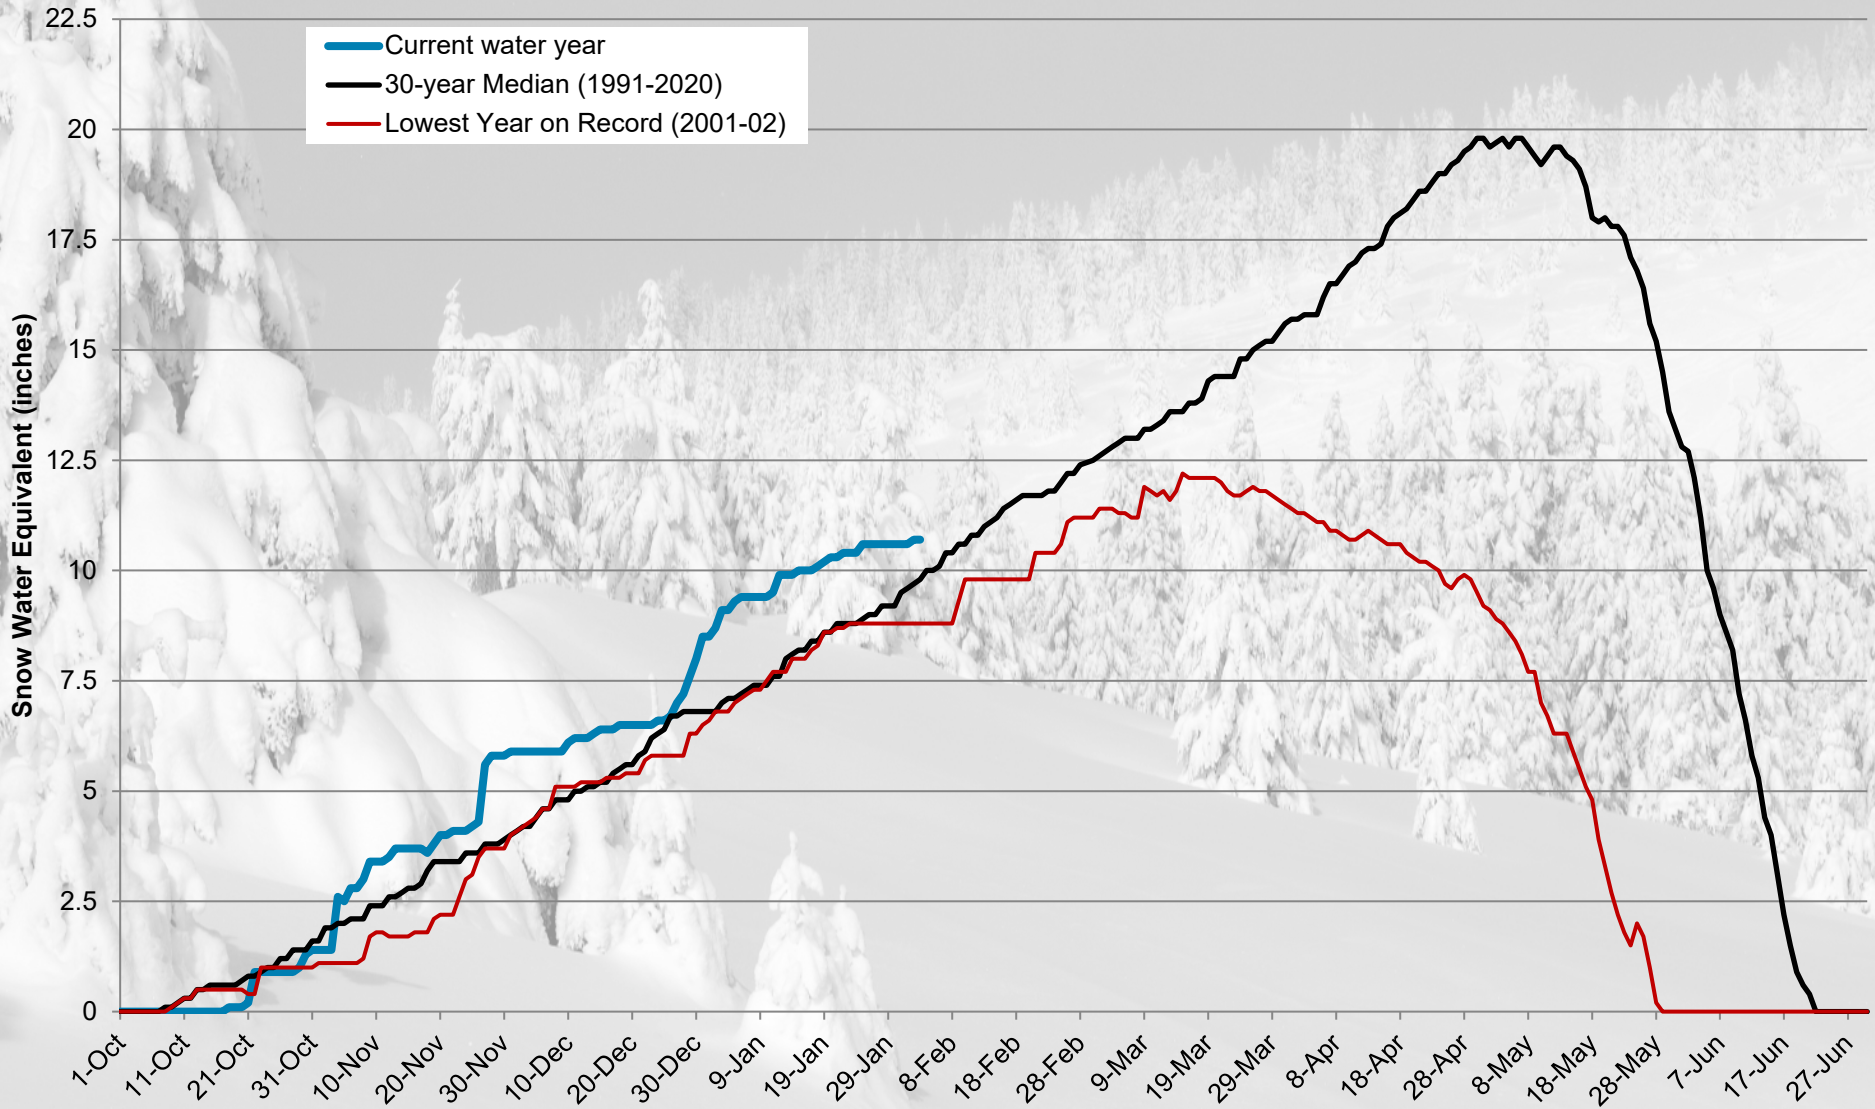

USDA SNOTEL Site: Vail Mountain - 10,310 ft.

02/03/2025 snow water equivalent: 9.4 in., 89% of normal

EAGLE RIVER
WATER & SANITATION
DISTRICT

*Snow Water Equivalent is a measure of the water content in snow. erwsd.org

USDA SNOTEL Site: Copper Mountain - 10,523 ft.

02/03/2025 snow water equivalent: 10.4 in., 121% of normal

EAGLE RIVER
WATER & SANITATION
DISTRICT

*Snow Water Equivalent is a measure of the water content in snow.

USDA SNOTEL Site: Fremont Pass - 11,326 ft.

02/03/2025 snow water equivalent: 10.7 in., 109% of normal

EAGLE RIVER
WATER & SANITATION
DISTRICT

*Snow Water Equivalent is a measure of the water content in snow. erwsd.org